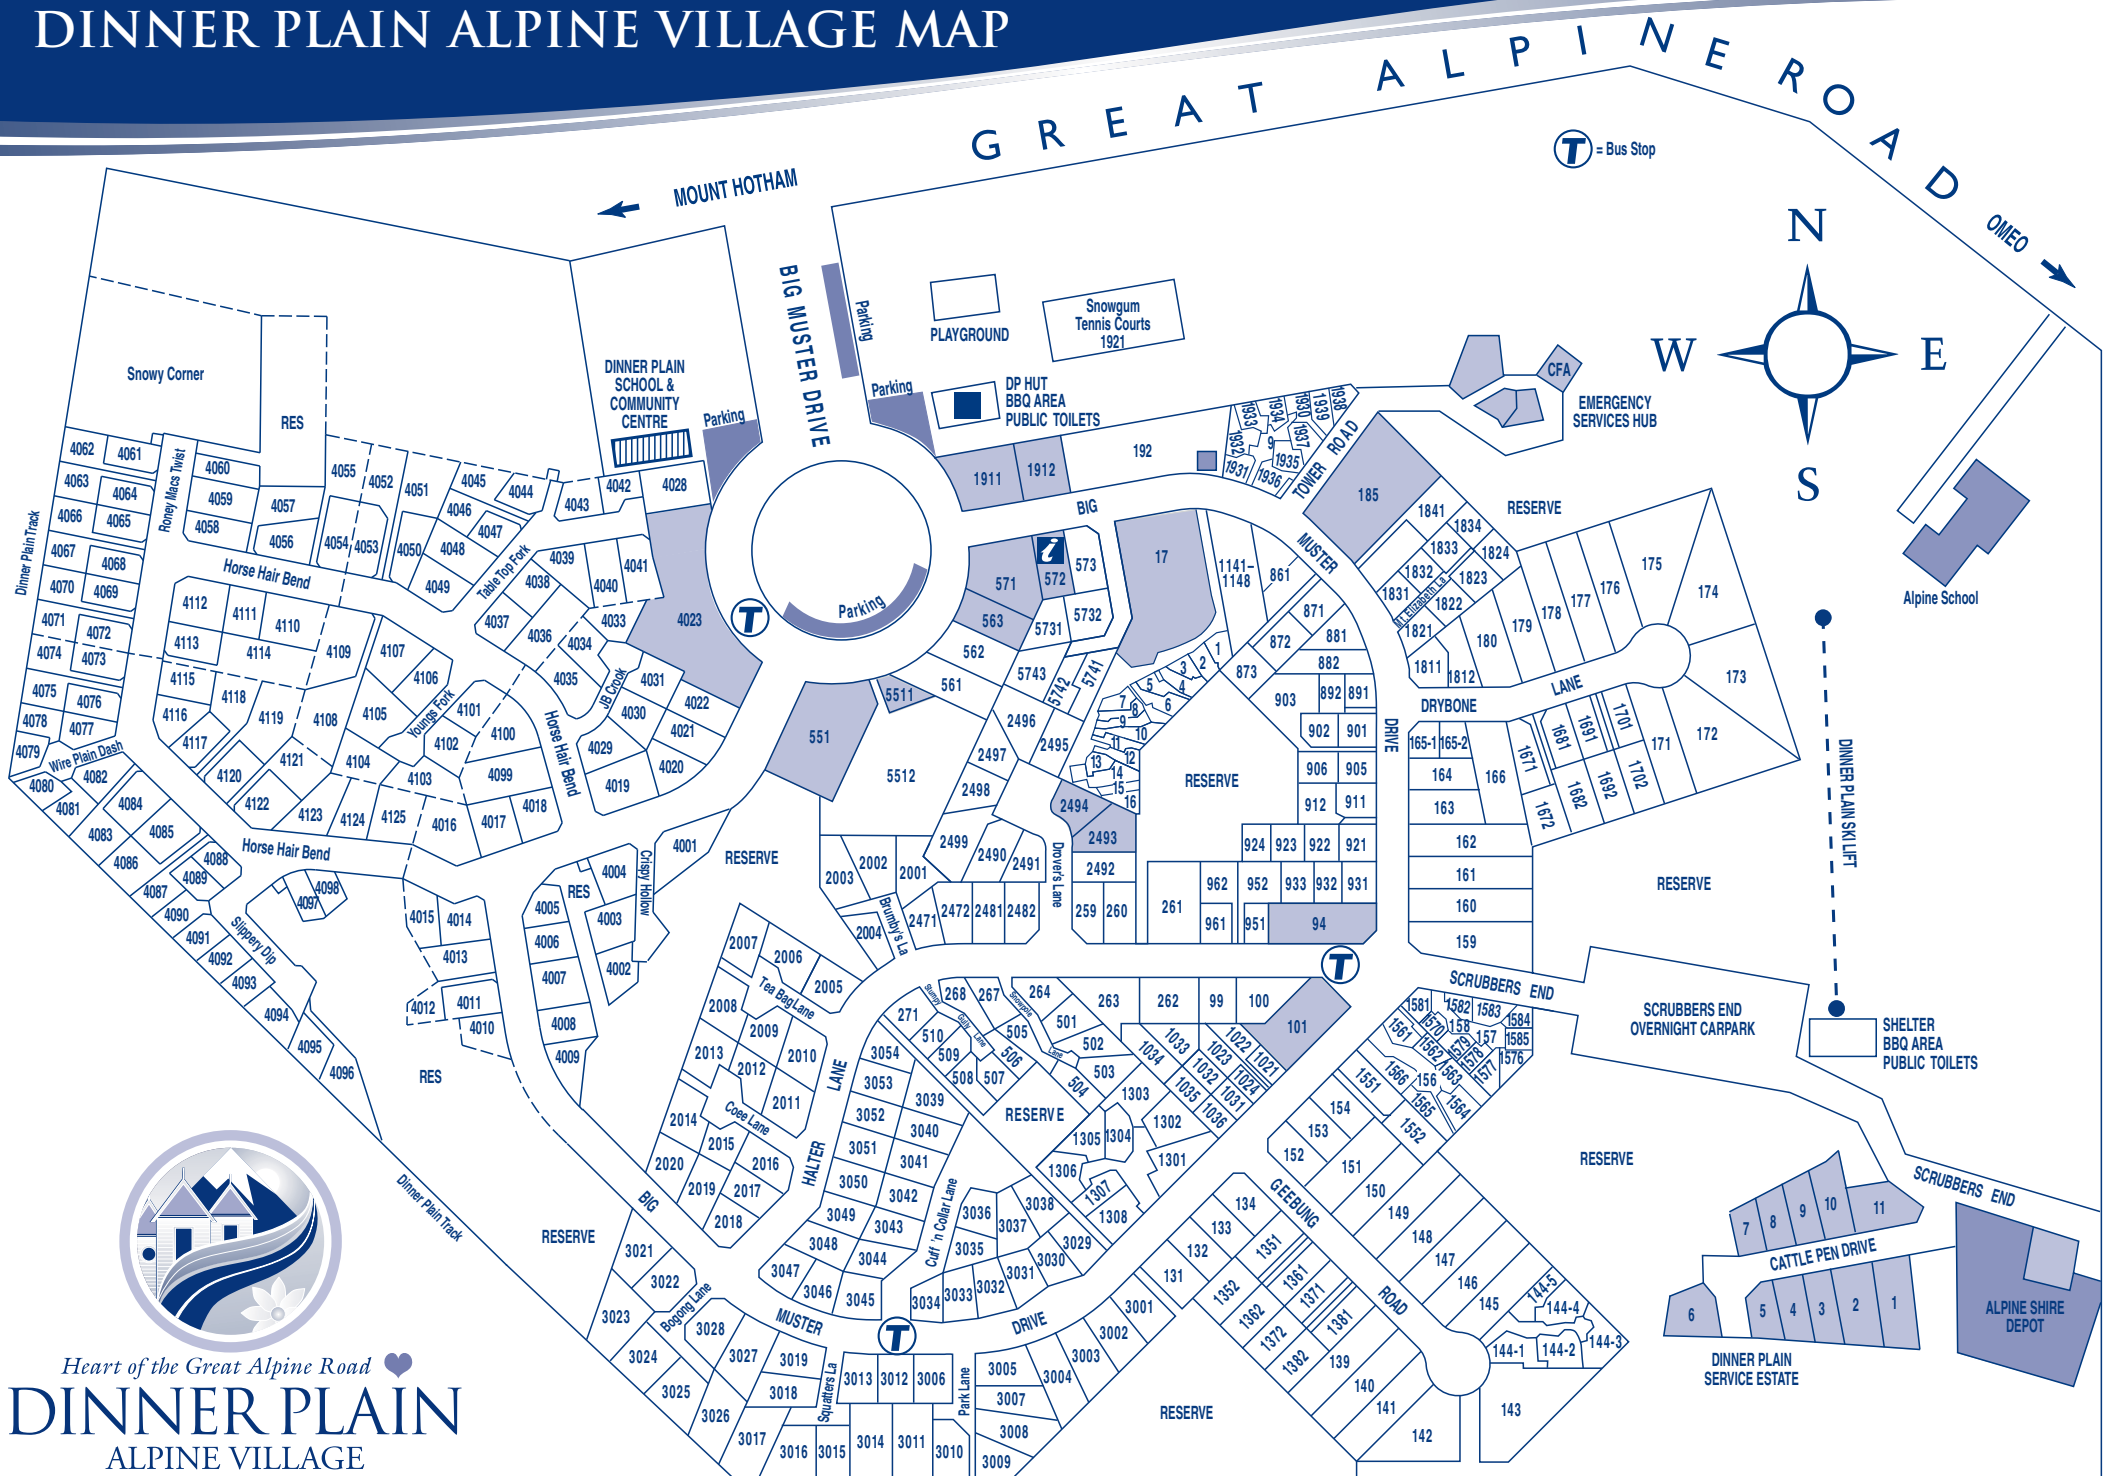

DINNER PLAIN ALPINE VILLAGE MAP

Heart of the Great Alpine Road 
DINNER PLAIN
 ALPINE VILLAGE

DINNER PLAIN ALPINE VILLAGE MAP

PROPERTY	MAP REF	PROPERTY	MAP REF	PROPERTY	MAP REF	PROPERTY	MAP REF	PROPERTY	MAP REF		
360°	3015	Bunny Box	4064	Eagle Rock	180	Mandala	3027	Shiraz	572	The Left Ski	3033
Abbey Lodge	1024	Burrmys	1144	Everlasting	1303	Maunga Lodge	3018	Shiver	3036	The Powder Room	592
Accommodation at Dinner Plain	563	Burrinjuck	3054	Fairhaven	3040	Mayford	2481	Silver Brumby	1145	The Retreat at Michaels	2493
Accommodation Services of Dinner Plain	192	Cabernet	572	Faithful's	17-13	McKinley	2494	Silver Spur	562-4	The Secret Hut	501
Achnacarry	922	Camelot	3026	Faraway	1702	McNamara's	17-3	Singaroo	932	Timberline	3016
Adventures with Altitude	551	Cannings	171	Feathertop	1021	Merlot	572	Ski Break	4006	Tintinara	912
Alpenglow	4047	Caribou	2490	Fitzgeralds	17-2	Michael's	2493	Ski Pilates Fusion	4023	Tongio	1812
Alphutte Pizza & Bar	563	Cascade	3002	Flake Out	2020	Milky Way	3047	Skibird	4076	Tower House (1 & 2)	861
Alpine Edge	4077	Castran Real Estate	1911	Fog	3018	Mindolluin	3039	Slippery Pinch	165-2	Triggerplant Lodge	2017
Alpine Interlude	507	Chamonix	179	Fort King	259	Miri Miri	2016	Sliprails	1834	Try and Guess	1582
Alpine Retreat	1561	Champagne	572	Freedom	2020	Misty Gums	509	Slipstream	3025	Tsubo	4023
Alpine Star	1305	Chilled Out	1563	Frost	144-2	Moguls	906	Smoko	1381	Tussock	4027
Alpine View	3003	Chinook	260	Frosty	961	Monashee	3002	Snogil	1821	Tyee	261
Alps Heimers	1583	Chunk a Cheese	1938	Gifford	2482	Moonglo	176	Snokomo	931	Umbels	175
Altitude	3030	Cilantro	1911	Gimme Shelter	2498	Moose's	1564	Snow at Last	1570	Under the Moonlight	
Alyeska	4075	Cliff Hanger	4072	Glacier	1823	Moose Lodge	4103	Snow Bunny	1352	Show Home	4012
Amoy	1911- 3	Cloudbreak	3024	Glencoe	2495	Mopoke	3011	Snow Daisy	1304	Vaulcluse	1307
Andelain	3037	Club Calhaem	1032	Gluckstage	4065	Mountain Design	3010	Snowdrop Lodge	1023	Verandering	142
Arapaho	2492	Coch-y-Bondhu	1577	Gotham	139	Mountain House	99	Snowed Inn	1566	Vertical Limit	2019
Arosa	1811	Coho	2499	Gundy Lodge	1146	Mountain Mist	905	Snowed Inn Too	1566	Vertigo	2009
Aspen	1033	Colorado	3052	Haybarn & Hayshack	3006	Mountain View	1576	Snow Goose	1362	Victoria Springs	145
Australian Alpine Club	101	Come by Chance	1551	Hayhills	262	Mt Elizabeth	1831	Snowgum Apartments	192	Wallaces	17-1
Bagel	154	Cool Runnings	4073	Hayloft	3012	Mulloky Creek	1672	Snowdragon	902	Warrejo	264
Banjos	1306	Coolong	1578	Hayshed	3012	Myabi	4023	Snowmass	3007-2	Washbrook	508
Barcoo	2014	Crackatinni	911	Heatherlea	166	My 3 Boys	4091	Snowind	881	Weathering Heights	162
Bark Sheds	1382	Crep de Mont	5741	Heavenly	4041	Nordic Lodge	173-1	Snowy Corner		Wedgetail	506
Batty's	17-15	Croajingalong	1371	High 'bernation Haus	1562	Num Ti Jah	1581	Buffalo	3	Welcome Stranger	1692
Bayai	1142	Crystal Brook Lodge	1361	High Knob	882	Numbawan	165-1	Dandongal	4	Welkuminn	5732
Bear's Den	1911- 2	Cuddle Pie	1939	High 'n' Dry	148	Nutmeg	951	Catherine	5	Westons	17-4
Beinn Breagh	163	Cuff-n-Collar Stables	140	High Plains Lodge	185	On the Edge	3023	Ovens	8	Whisky Flat 1 & 2	1912
Belle Plagne	5731	Currawong Lodge	94	Highseasons (1 & 2)	5743	On the Park	4095	Crooked	11	Whistlers Lodge	1022
Belltrees	147	Davenport	5742	Highlander	2496	Onsen Retreat and Spa	4023	Humffray	12	White Ice	502
Bidgee Widgee	1302	Deep Powder	1565	Highseasons	1 & 2 5743	Oriole	150	Wonnangalla	13	White Mountain Lodge	962
Billabong	4005	Diamentina	1937	High Plains Drifter	3022	Panorama	3001	Keiwa	14	White Out Lodge	4099
Billy Button	144-4	Dibbins	17-7	Hoff's Hut	2005	Parsonage	1824	Snowy River	562 -1	Windy Hill	3021
Bindi	1936	Dibbins	1930	Howmans	17-11	Peak a Boo	3005	Snugglepot	1933	Winter Sun	144-1
Birregun	1579	Dickens Real Estate	5511	Hoys Ski Hire	1911	Pie in the Sky	3008	Sonoma	4034	Winterhaven	3007-1
Birrigin Cottage	924	Dinner Plain Central		Huggin's	17-14	Pindari Homestead	903	Spindrift & Loft	164	Winterhaus	133
Birubi	268	Reservations	572	Ice House	4068	Pinnacle	1932	Square Bear	2010	With Altitude	3041
Blairs	17-10	Dinner Plain Hotel	551	Ice Shackle	4069	Pinnacle Ski Hire	571	Squatters Rest	573-1	Wonnangatta	3038
Blue Ice	4041	Dinner Plain Medical Centre	2494	Ironbark	132	Pinot	572	Steve's	1841	Woodson	263
Blue Mist	3032	Dinner Plain School & Community Centre		Jagungal	1691	Piz Gloria	3014	Strath-Devon	4083	Woodstock	177
Blue Sky	2006	Dinner Plain Service Estate		Jasandre	173-2	Polo Club	151	Sun Dew	144-3	Woolly Butt	Apt 1141
Boat House	1671	Dinner Plain Self Storage	1	Jodare	149	Powderkeg	2011	Symbar	159	Woolly Butt	Apt 1143
Bodie	3046	Van Heek Builders	2	Kelly's	17-8	Quokka	3042	Table Top Down	141	Woolly Butt	Apt 1147
Bogong	1931	Hotham Dinner Plain Laundry	4	Kimberley Apartments	263	Rabbit Trap	4079	Tambo	1935	Woolly Butt	Apt 1148
Bogong Jack	17-16	Mockbellts	4	Kimberly Lodge	573-1	Razorback	1832	Tawonga	17-5	Worra Worra	1833
Braigh	2497	TJ Chick Builders	6	King	174	Recovery Room	510	Telluride	1701	Worrawindi	178
Brandy Creek Café & Supermarket	1912	Dinner Plain Visitor Information Centre	572	Kokanee	503	Redbank	1301	The Cottage	923	Wren's View	2471
Breck	2020	Doce Vida	4061	Kumoninn	5732	Riding High	573-1	The Cubby	1584	Yak 'n' Yeti	143
Bright	1934	Double Black	1308	Kunama	160	Ringer	562-3	The Great Escape	4007	Youngs	17-16
Brindabella	271	Double Bridges	1682	La Bomba	1585	Rivendell	146	The Last Run	4027	Yurgies	161
Brumby	562 -2	Dragonfly	3019	Larataga	2004	Ropers	17-12				
Brumby's	2491	Loveshack	1552	Lawler's	17-9	Rundells Alpine Lodge	17				
Buckleys	3034	Maddison	952	Lillahem	267	Rusty Pod	1372				
Bullumwaal	153	Majella	4055	Long Squaw/Short Squaw	2007	Seadog	892				
Bundara	3004	Mamba	872	Long Squaw/Short Squaw	2007	Shady Creek	1681				
				Mulloky Creek	1672	Shaley House	921				
				Myabi	4023	Sharpys	131				
				Nordic Lodge	173-1	Sheilg	172				
				Num Ti Jah	1581						
				Numbawan	165-1						
				Nutmeg	951						
				On the Edge	3023						
				On the Park	4095						
				Onsen Retreat and Spa	4023						
				Oriole	150						
				Panorama	3001						
				Parsonage	1824						
				Peak a Boo	3005						
				Pie in the Sky	3008						
				Pindari Homestead	903						
				Pinnacle	1932						
				Pinnacle Ski Hire	571						
				Pinot	572						
				Piz Gloria	3014						
				Polo Club	151						
				Powderkeg	2011						
				Quokka	3042						
				Rabbit Trap	4079						
				Razorback	1832						
				Recovery Room	510						
				Redbank	1301						
				Riding High	573-1						
				Ringer	562-3						
				Rivendell	146						
				Ropers	17-12						
				Rundells Alpine Lodge	17						
				Rusty Pod	1372						
				Seadog	892						
				Shady Creek	1681						
				Shaley House	921						
				Sharpys	131						
				Sheilg	172						