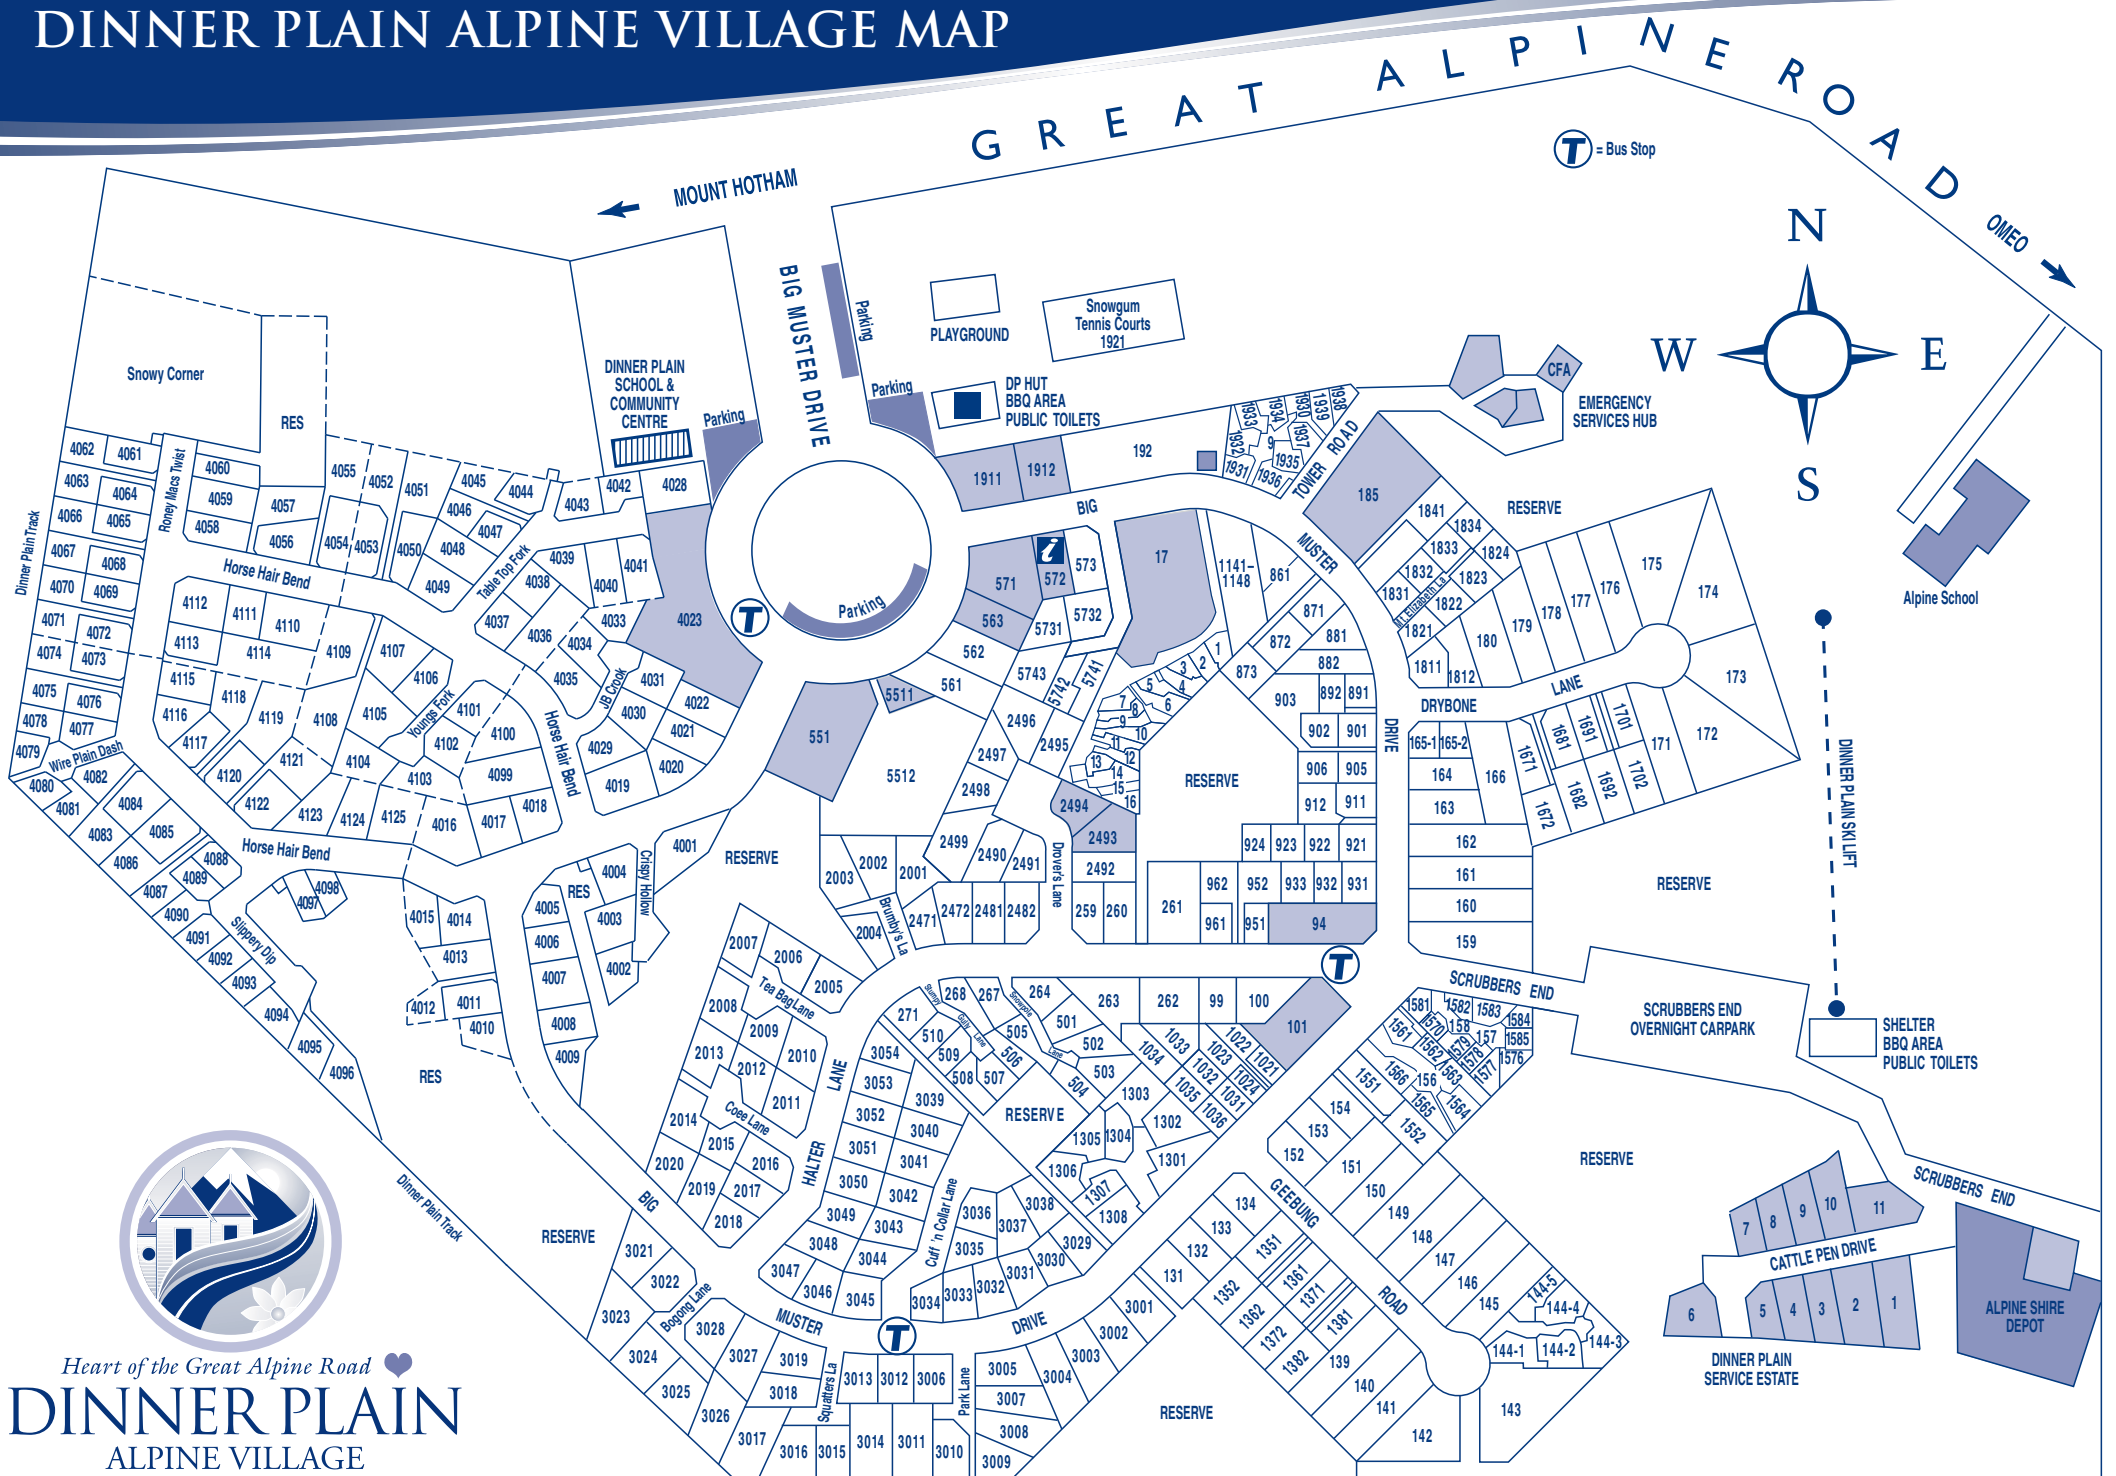

# DINNER PLAIN ALPINE VILLAGE MAP

Heart of the Great Alpine Road   
**DINNER PLAIN**  
 ALPINE VILLAGE