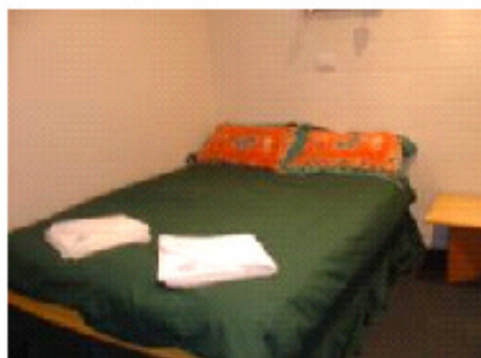

## alpine heights

lounge

Alpine Heights  
entry

kitchen

bedroom1

bedroom 2

bathroom

veiw

floor plan

drying room/  
laundry

our pool

\* Apartment 8 is a two bedroom fully self contained apartment.

\* Maximum capacity 8 persons.

\* Bedding configuration:

Bedroom 1 : Queen Bed and Trundle Bed.    Bedroom 2: Trilogy Bunk Bed (double bottom, single top),

Bunk Bed and Trundle Bed.    Lounge: Double Fold Out Sofa Bed.

\* Alpine Heights has a heated pool, spa and sauna, as well as an in house ski and snowboard rental shop.