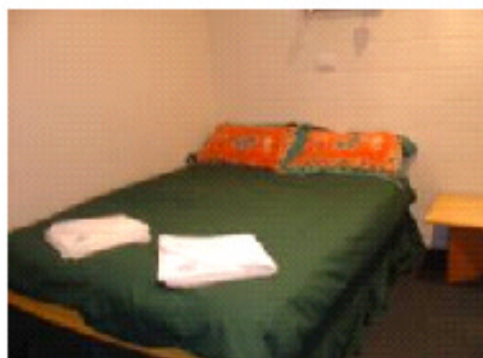

Apartment #6

alpine heights

Alpine Heights
entry

lounge

bedroom1

kitchen

bedroom2

bathroom

veiw

floor plan

drying room/
laundry

our pool

* Apartment 6 is a two bedroom fully self contained apartment.

* Maximum capacity 8 persons.

* Bedding configuration:

Bedroom 1 : Double Bed and Bunk Bed. Bedroom 2: Trilogy Bunk Bed (double bottom, single top) and Trundle Bed. Lounge: Double and Single Fold Out Sofa Beds.