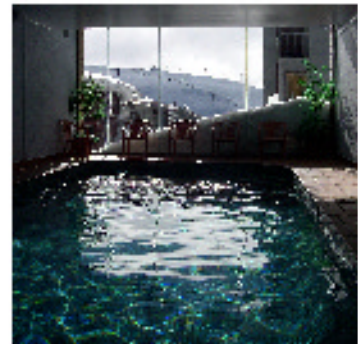

drying room/
laundry

veiw

floor plan

our pool

- * Apartment 10 is a two bedroom fully self contained apartment.
- * Maximum capacity 8 persons.
- * Bedding configuration:
Bedroom1: Queen Bed and Bunk Bed. Bedroom 2: 2x Bunk Bed
Lounge: Double Fold Out Sofa Bed.
- * Alpine Heights has a heated pool spa and sauna, as well as an in house ski and snowboard rental shop.