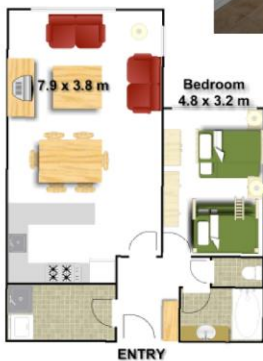

## Apartment #5

Alpine Heights  
entry

lounge

bedroom

kitchen

bathroom

drying room/  
laundry

veiw

floor plan

our pool

\* Apartment 5 is a one bedroom fully self contained apartment.

\* Maximum capacity 6 persons.

\* Bedding configuration:

Bedroom: Trilogy Bunk Bed (double bottom, single top), Bunk Bed and Trundle Bed.